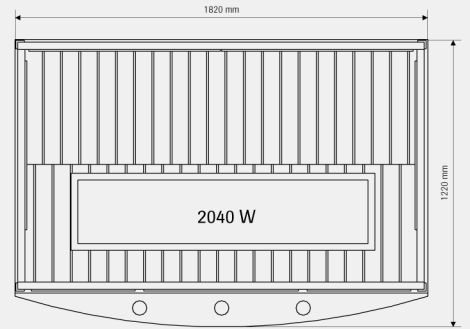

Freedom of choice is yours – by design.

Here you have our complete, prefabricated infra cabins, showing sizes and the layout of the interior fittings. External height 1950 mm.

Prime 910
1 person.

Prime 1211
2 persons.