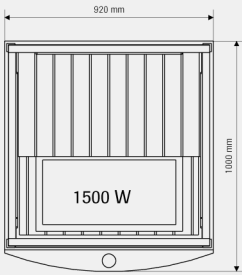

Prime 1313/c

Prime 1515/c

Infra cabin Prime

The Tylö infra cabin Prime is delivered complete with wall- and ceiling sections with built-in infra panels, door in tempered safety glass, internal digital control panel, AM/FM/CD/MP3 stereo equipment, heat resistant ceiling-speakers, CarbonFlex™ infra panels in bench, wall- and floor sections, interior and exterior halogen spotlights, colour light therapy (chromotherapy) and integral magazine rack (except infra cabin Prime 910 and Prime 1313/c).

Freedom of choice is yours – by design.

Here you have our complete, prefabricated infra cabins, showing sizes and the layout of the interior fittings. External height 1950 mm.

Prime 910
1 person.

Prime 1211
2 persons.