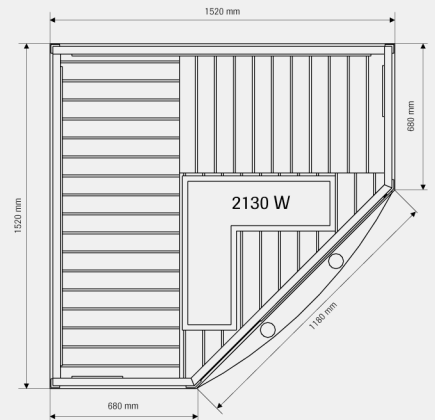

Prime 1515/c
4 persons.

Tylö dealer