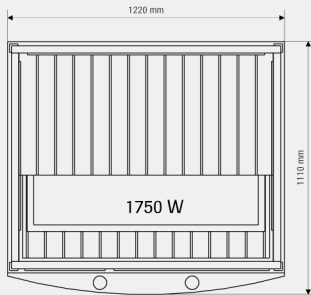

Freedom of choice is yours – by design.

Here you have our complete, prefabricated infra cabins, showing sizes and the layout of the interior fittings. External height 1950 mm.

Prime 910
1 person.

Prime 1211
2 persons.