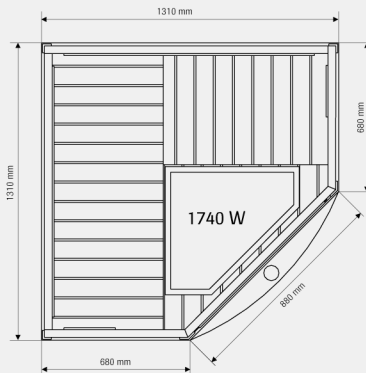

Prime 1313/c
3 persons.