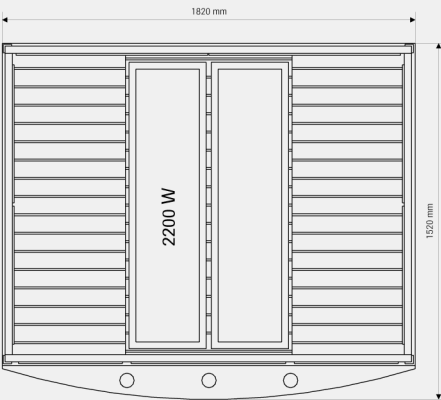

Prime 1815
4 persons.