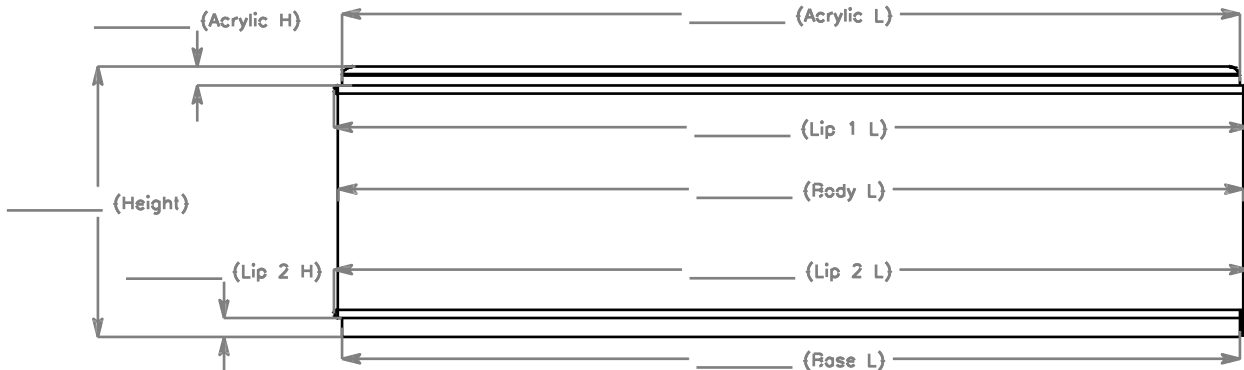

## Tub Information - Rectangular Tub

Tub Make: \_\_\_\_\_

Tub Model: \_\_\_\_\_

Tub Year: \_\_\_\_\_

Skirt Color: \_\_\_\_\_

Skirt Material: \_\_\_\_\_

Short Side

Top

# SIDE ELEVATION DIMENSIONS