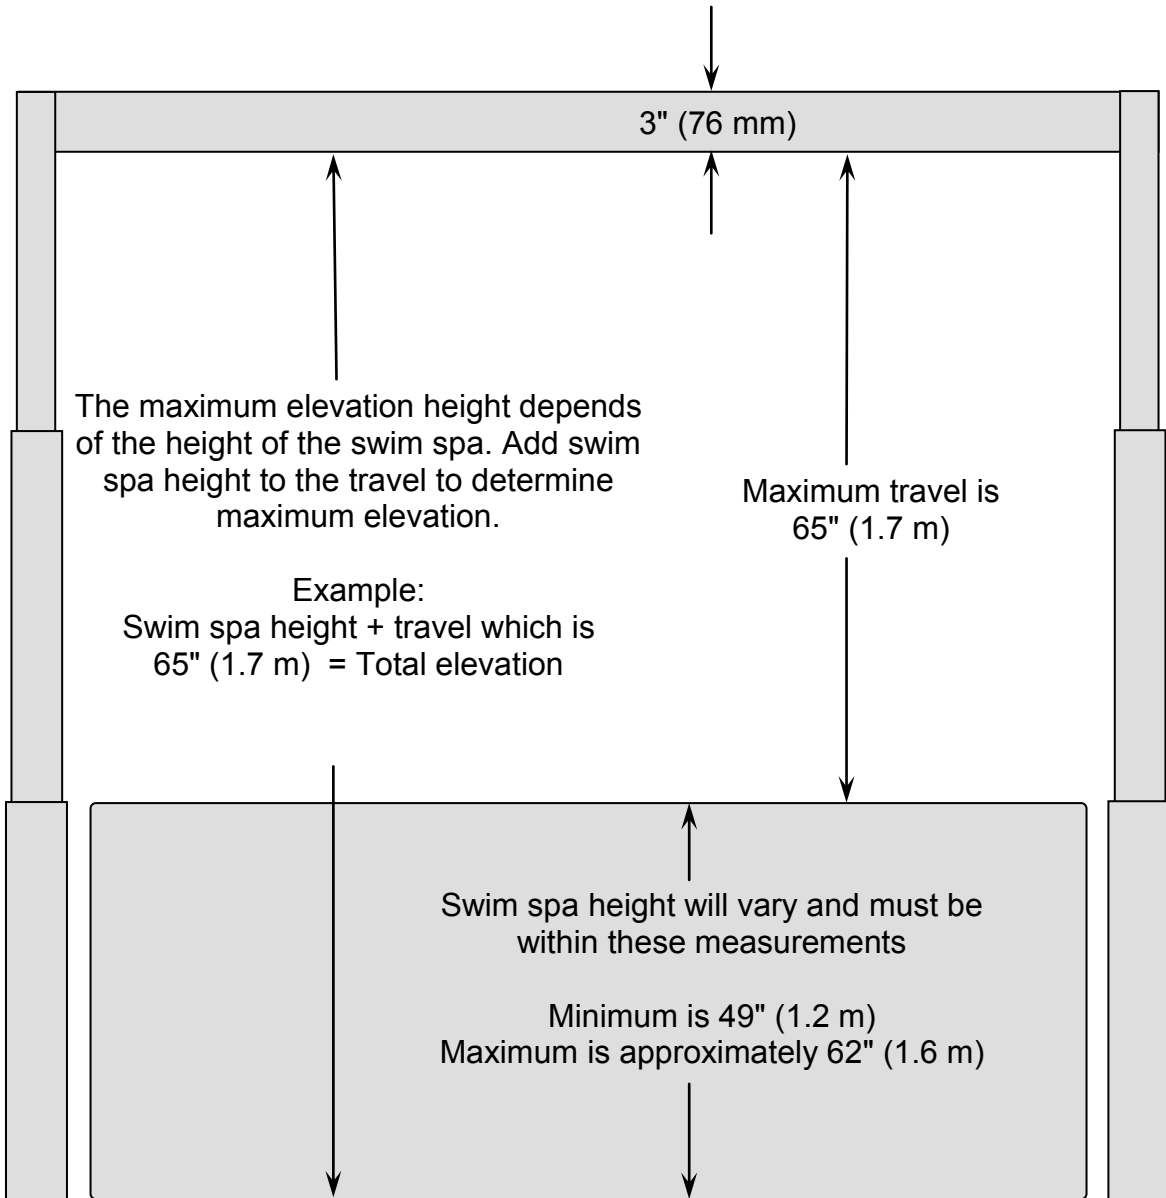

## Tub Information - Rounded Tub

Tub Make: \_\_\_\_\_  
Tub Model: \_\_\_\_\_  
Tub Year: \_\_\_\_\_  
Skirt Color: \_\_\_\_\_  
Skirt Material: \_\_\_\_\_

**Short Side**

**Top**

**Long Side**

# SIDE ELEVATION DIMENSIONS

# FRAME DIMENSIONS AND FOOTPRINT

Service access required for BOTH sides of the swim spa.  
 Dimensions do not include required access to service swim spa.  
 Do not scale drawing.  
 Dimensions are in inches [mm].