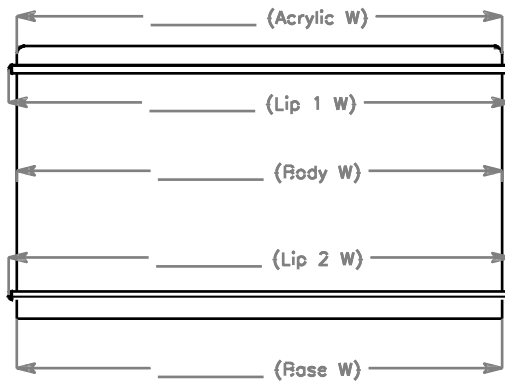

## Tub Information - Rectangular Tub

Tub Make: \_\_\_\_\_

Tub Model: \_\_\_\_\_

Tub Year: \_\_\_\_\_

Skirt Color: \_\_\_\_\_

Skirt Material: \_\_\_\_\_

Short Side

Top

Long Side

## Tub Information - Rounded Tub

Tub Make: \_\_\_\_\_  
Tub Model: \_\_\_\_\_  
Tub Year: \_\_\_\_\_  
Skirt Color: \_\_\_\_\_  
Skirt Material: \_\_\_\_\_

**Short Side**

**Top**

**Long Side**

# SIDE ELEVATION DIMENSIONS