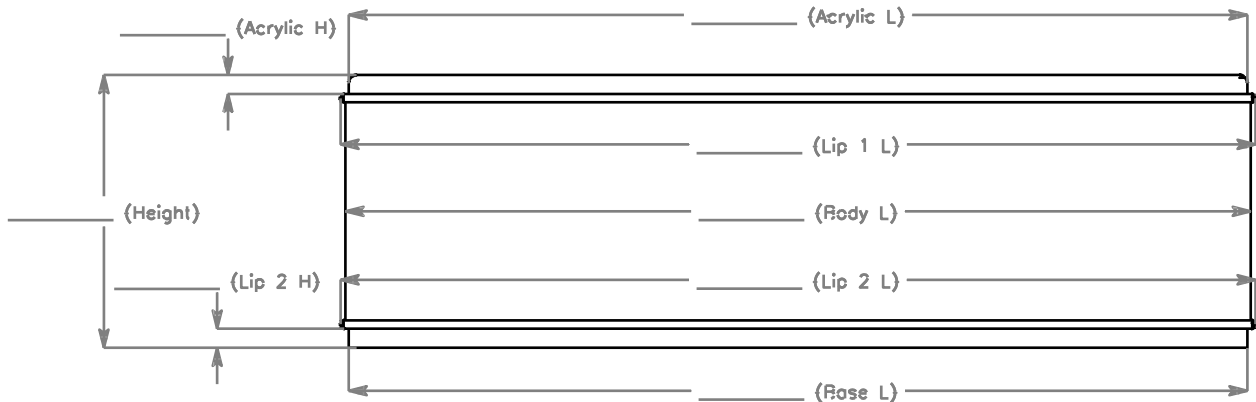

## Tub Information - Rounded Tub

Tub Make: \_\_\_\_\_  
Tub Model: \_\_\_\_\_  
Tub Year: \_\_\_\_\_  
Skirt Color: \_\_\_\_\_  
Skirt Material: \_\_\_\_\_

**Short Side**

**Top**

**Long Side**

# SIDE ELEVATION DIMENSIONS

# FRAME DIMENSIONS AND FOOTPRINT

Service access required for BOTH sides of the swim spa.  
 Dimensions do not include required access to service swim spa.  
 Do not scale drawing.  
 Dimensions are in inches [mm].