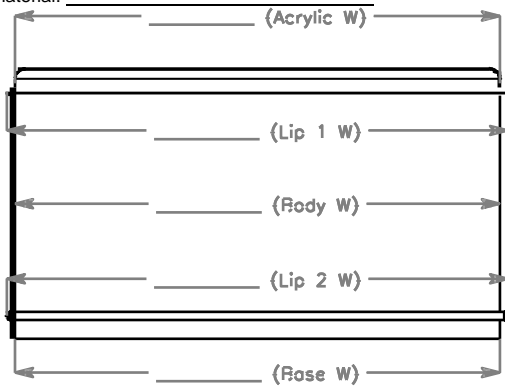

## Tub Information - Rectangular Tub

Tub Make: \_\_\_\_\_

Tub Model: \_\_\_\_\_

Tub Year: \_\_\_\_\_

Skirt Color: \_\_\_\_\_

Skirt Material: \_\_\_\_\_

Short Side

Top

Long Side

## Tub Information - Rounded Tub

Tub Make: \_\_\_\_\_  
Tub Model: \_\_\_\_\_  
Tub Year: \_\_\_\_\_  
Skirt Color: \_\_\_\_\_  
Skirt Material: \_\_\_\_\_

**Short Side**

**Top**

**Long Side**

# SIDE ELEVATION DIMENSIONS