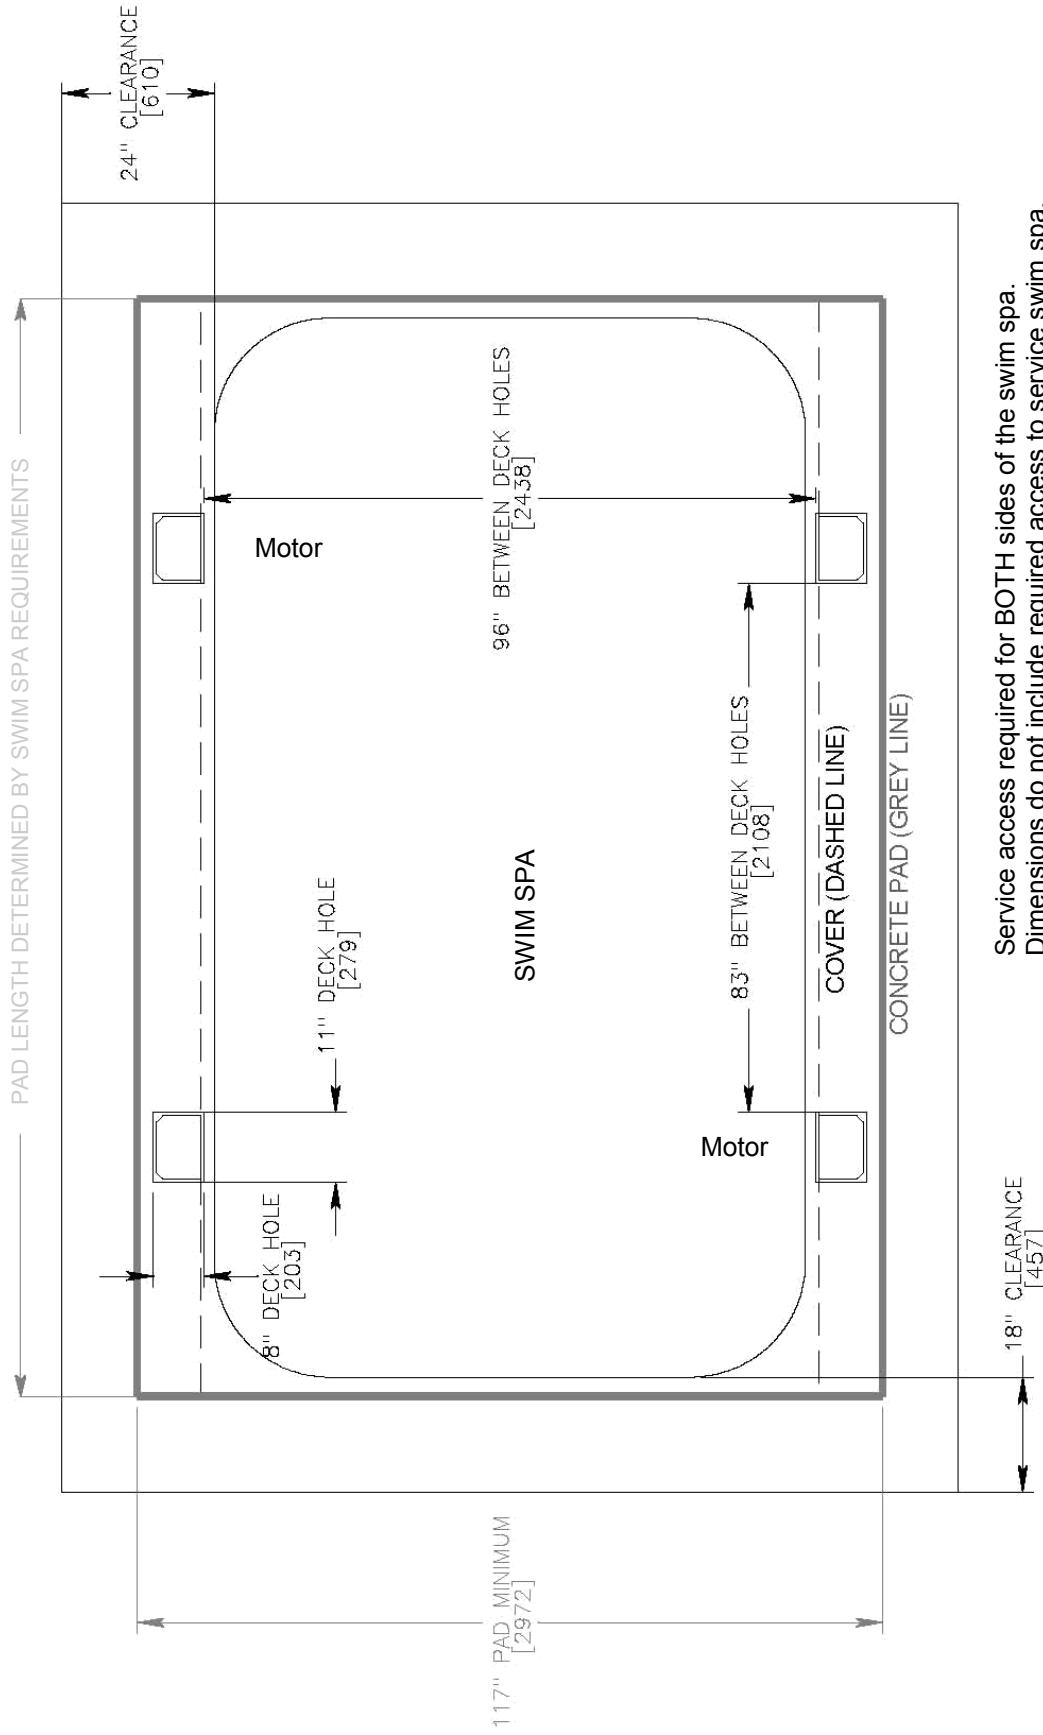

## Tub Information - Rounded Tub

Tub Make: \_\_\_\_\_  
Tub Model: \_\_\_\_\_  
Tub Year: \_\_\_\_\_  
Skirt Color: \_\_\_\_\_  
Skirt Material: \_\_\_\_\_

**Short Side**

**Top**

**Long Side**

# SIDE ELEVATION DIMENSIONS

# FRAME DIMENSIONS AND FOOTPRINT

Service access required for BOTH sides of the swim spa.  
 Dimensions do not include required access to service swim spa.  
 Do not scale drawing.  
 Dimensions are in inches [mm].