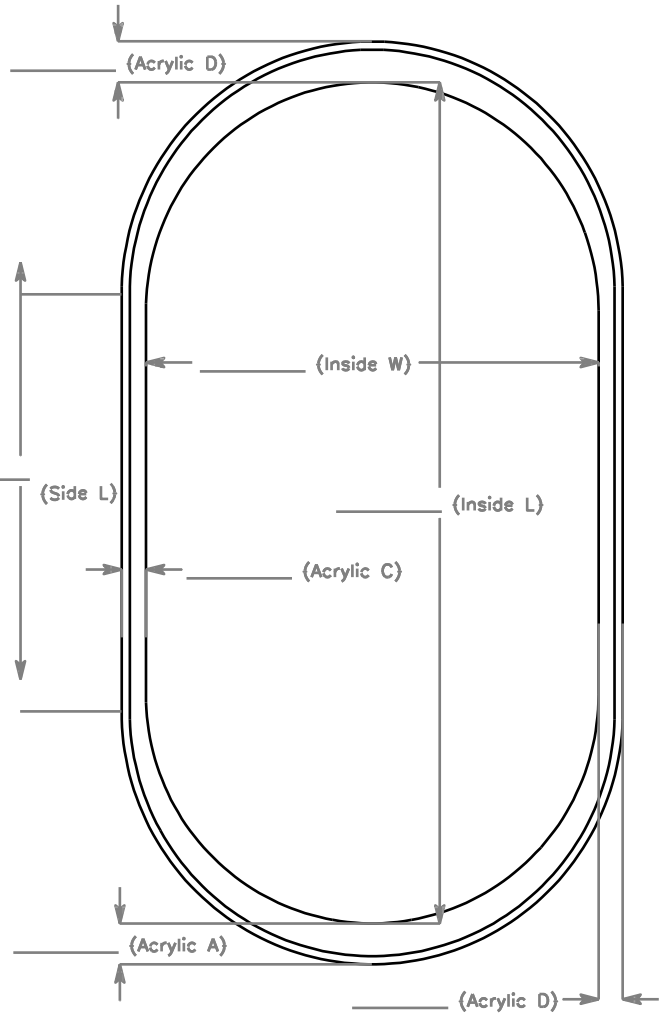

ŠÒŌŌŌŔŌ

Tub Information - Rounded Tub

Tub Make: _____
Tub Model: _____
Tub Year: _____
Skirt Color: _____
Skirt Material: _____

Top