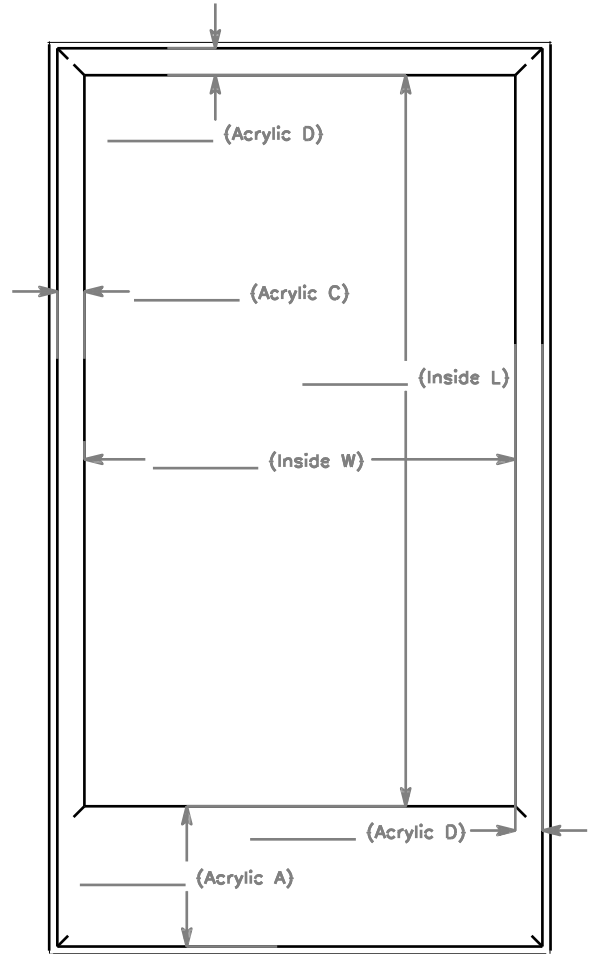

## Tub Information - Rectangular Tub

Tub Make: \_\_\_\_\_

Tub Model: \_\_\_\_\_

Tub Year: \_\_\_\_\_

Skirt Color: \_\_\_\_\_

Skirt Material: \_\_\_\_\_

Short Side

Top

Long Side

# SIDE ELEVATION DIMENSIONS

# FRAME DIMENSIONS AND FOOTPRINT

Service access required for BOTH sides of the swim spa.  
 Dimensions do not include required access to service swim spa.  
 Do not scale drawing.  
 Dimensions are in inches [mm].